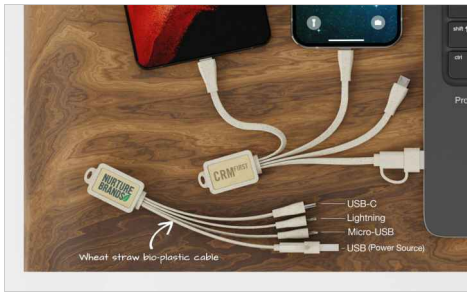

# Multi Wood

Just like our [Multi USB Cable](#), the Multi Wood combines 4 USB cables into 1 fantastic promotional product that'll be kept and reused for years to come. Simply plug the Standard USB connector into a power source and charge up to 3 devices via the USB-C connector, Lightning adapter and the Micro-USB connector. The Multi Wood features a stunning wooden surface that's ready to be branded with your logo, and eco-friendly wheat straw bio-plastic cables.

# Multi Wood

<b>Colours</b>							
<b>Lead Time</b>	5 working days						
<b>Branding</b>	<div style="display: flex; justify-content: space-around;"><div style="border: 1px solid black; padding: 5px; text-align: center;"><p>SCREEN PRINTING</p><p>1 - 4 COLORS</p></div><div style="border: 1px solid black; padding: 5px; text-align: center;"><p>PHOTO PRINTING</p></div><div style="border: 1px solid black; padding: 5px; text-align: center;"><p>LASER ENGRAVING</p></div><div style="border: 1px solid black; padding: 5px; text-align: center;"><p>INDIVIDUAL NAMING</p></div></div>						
<b>Branding Area</b>	<table style="width: 100%;"><thead><tr><th style="text-align: center;">Screen Printing</th><th style="text-align: center;">Photo Printing</th><th style="text-align: center;">Laser Engraving</th></tr></thead><tbody><tr><td style="text-align: center;">Area Top: 23mm X 12mm</td><td style="text-align: center;">Area Top: 23mm X 12mm</td><td style="text-align: center;">Area Top: 23mm X 12mm</td></tr></tbody></table> 	Screen Printing	Photo Printing	Laser Engraving	Area Top: 23mm X 12mm	Area Top: 23mm X 12mm	Area Top: 23mm X 12mm
Screen Printing	Photo Printing	Laser Engraving					
Area Top: 23mm X 12mm	Area Top: 23mm X 12mm	Area Top: 23mm X 12mm					
<b>Dimensions and Weight</b>	Length: 155mm (6.1 inches) Width: 21.5mm (0.85 inches) Height: 15mm (0.59 inches) Weight: 16.60 grams (0.59 ounces)						