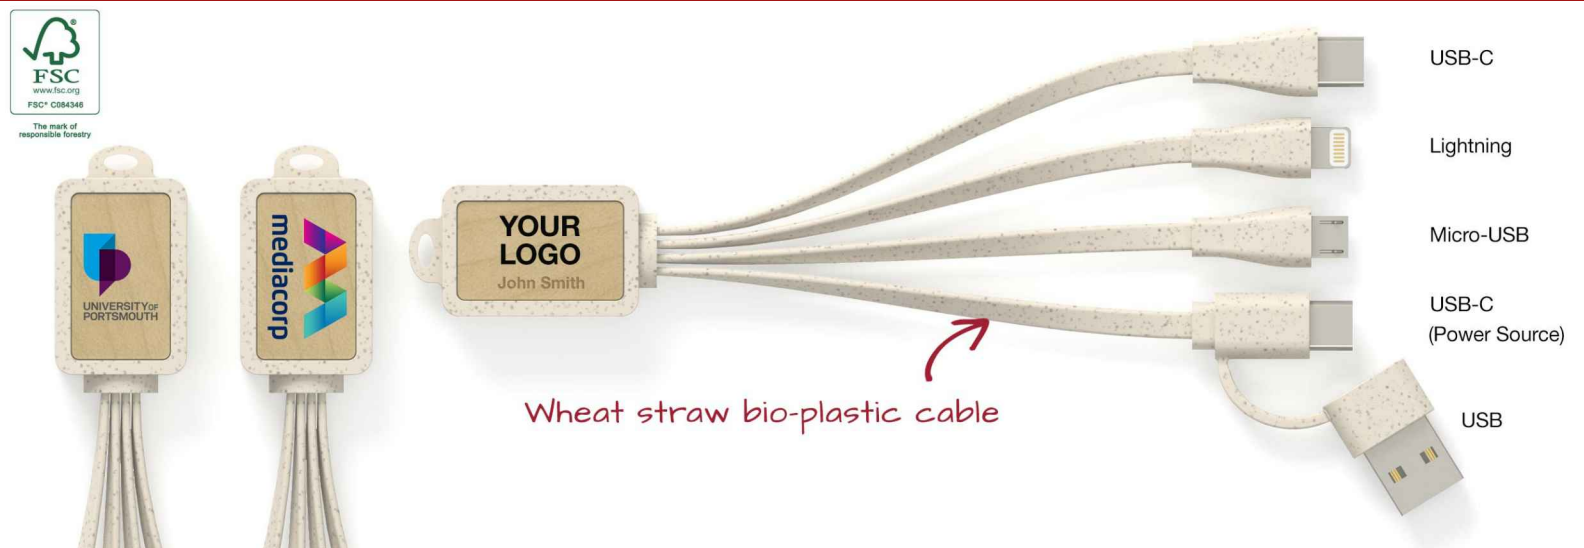

# Multi Wood

Just like our [Multi USB Cable](#), the Multi Wood combines 4 USB cables into 1 fantastic promotional product that'll be kept and reused for years to come. Simply plug the Standard USB connector into a power source and charge up to 3 devices via the USB-C connector, Lightning adapter and the Micro-USB connector. The Multi Wood features a stunning wooden surface that's ready to be branded with your logo, and eco-friendly wheat straw bio-plastic cables.

# Multi Wood

<b>Colours</b>							
<b>Lead Time</b>	5 working days						
<b>Branding</b>	<div style="display: flex; justify-content: space-around;"><div style="border: 1px solid black; padding: 5px; text-align: center;"><p>SCREEN PRINTING</p><p>1 - 4 COLORS</p></div><div style="border: 1px solid black; padding: 5px; text-align: center;"><p>PHOTO PRINTING</p></div><div style="border: 1px solid black; padding: 5px; text-align: center;"><p>LASER ENGRAVING</p></div><div style="border: 1px solid black; padding: 5px; text-align: center;"><p>INDIVIDUAL NAMING</p></div></div>						
<b>Branding Area</b>	<table style="width: 100%;"><thead><tr><th style="text-align: center;">Screen Printing</th><th style="text-align: center;">Photo Printing</th><th style="text-align: center;">Laser Engraving</th></tr></thead><tbody><tr><td style="text-align: center;">Area Top: 23mm X 12mm</td><td style="text-align: center;">Area Top: 23mm X 12mm</td><td style="text-align: center;">Area Top: 23mm X 12mm</td></tr></tbody></table> 	Screen Printing	Photo Printing	Laser Engraving	Area Top: 23mm X 12mm	Area Top: 23mm X 12mm	Area Top: 23mm X 12mm
Screen Printing	Photo Printing	Laser Engraving					
Area Top: 23mm X 12mm	Area Top: 23mm X 12mm	Area Top: 23mm X 12mm					
<b>Dimensions and Weight</b>	Length: 155mm (6.1 inches) Width: 21.5mm (0.85 inches) Height: 15mm (0.59 inches) Weight: 16.60 grams (0.59 ounces)						